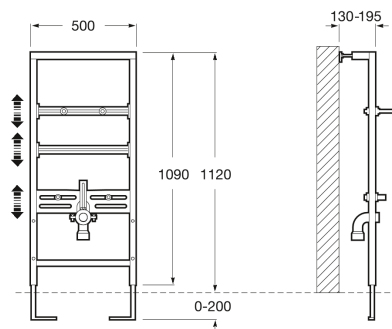

IN-WALL

PRO BASIN - Concealed structure for wall-hung basin

PRICE (VAT INCLUDED)

£424.57

TECHNICAL DRAWINGS

FEATURES

Minimum fixation depth (mm): 130

Recommended for public spaces